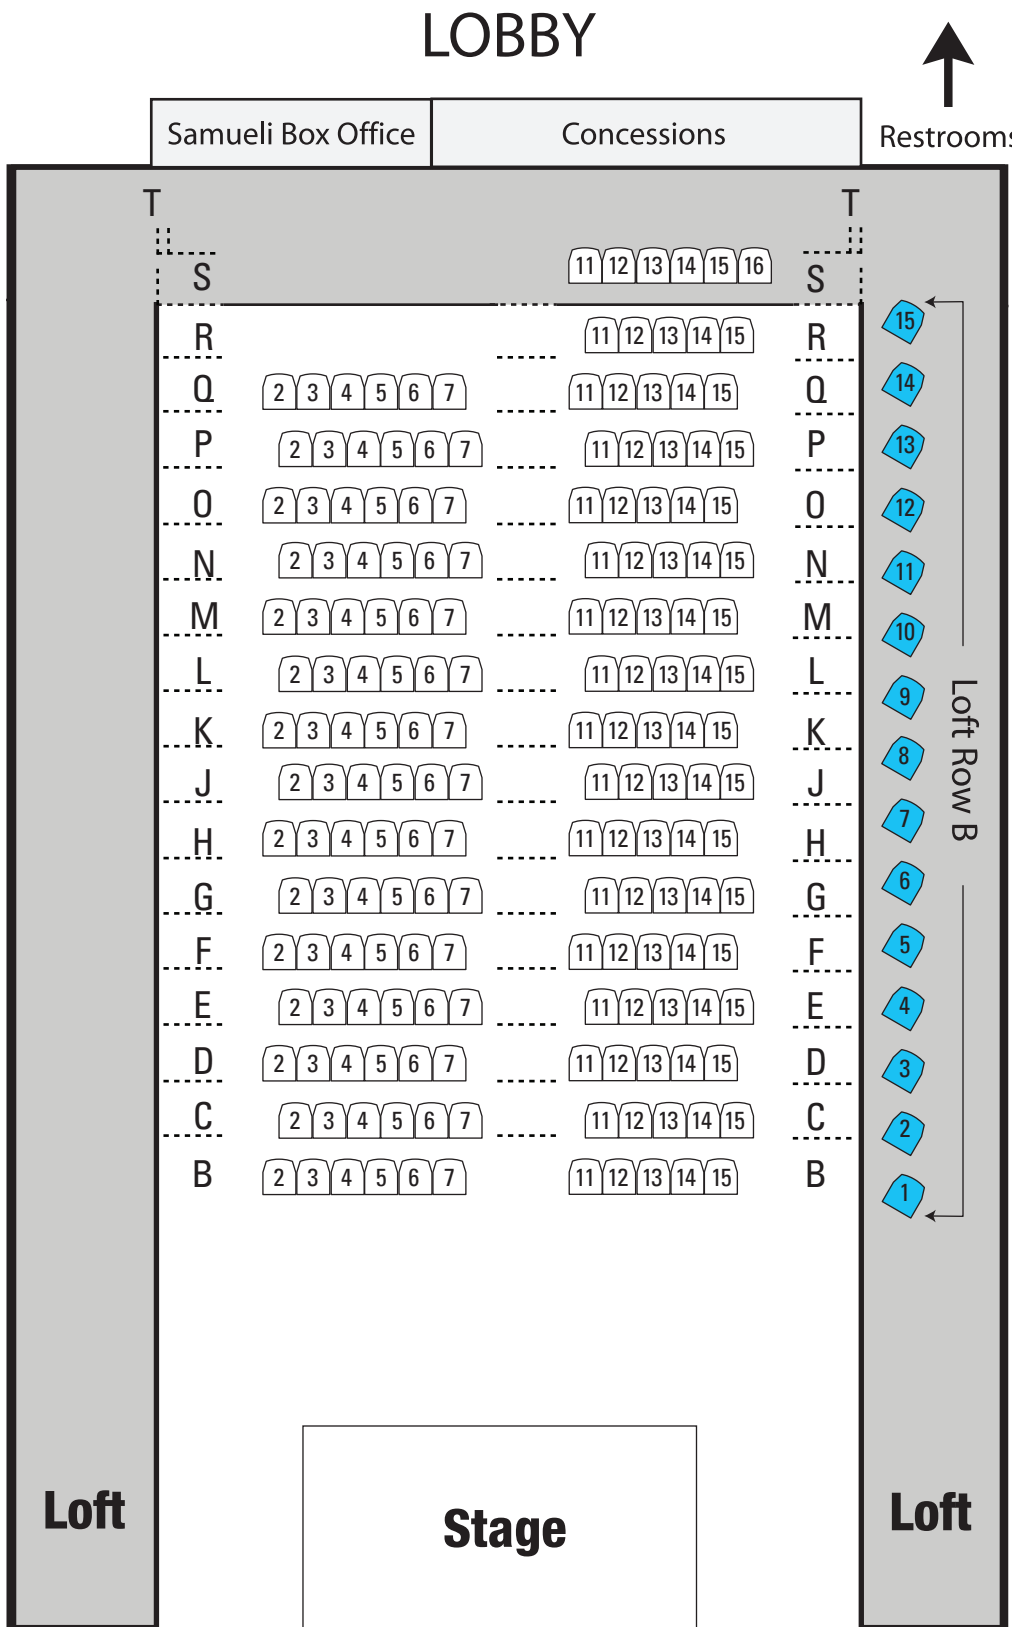

SAMUELI THEATER – Sensory Friendly Performances

Riser Seating

Samueli Box Office Hours

1 hour before to 1/2 hour after Showtime

Main Box Office and Phone Hours:

Monday–Sunday from 10am–6pm
Holiday Hours may vary.

WWW.SCFTA.ORG

- Stairs
- Reserved Wheelchair Seating