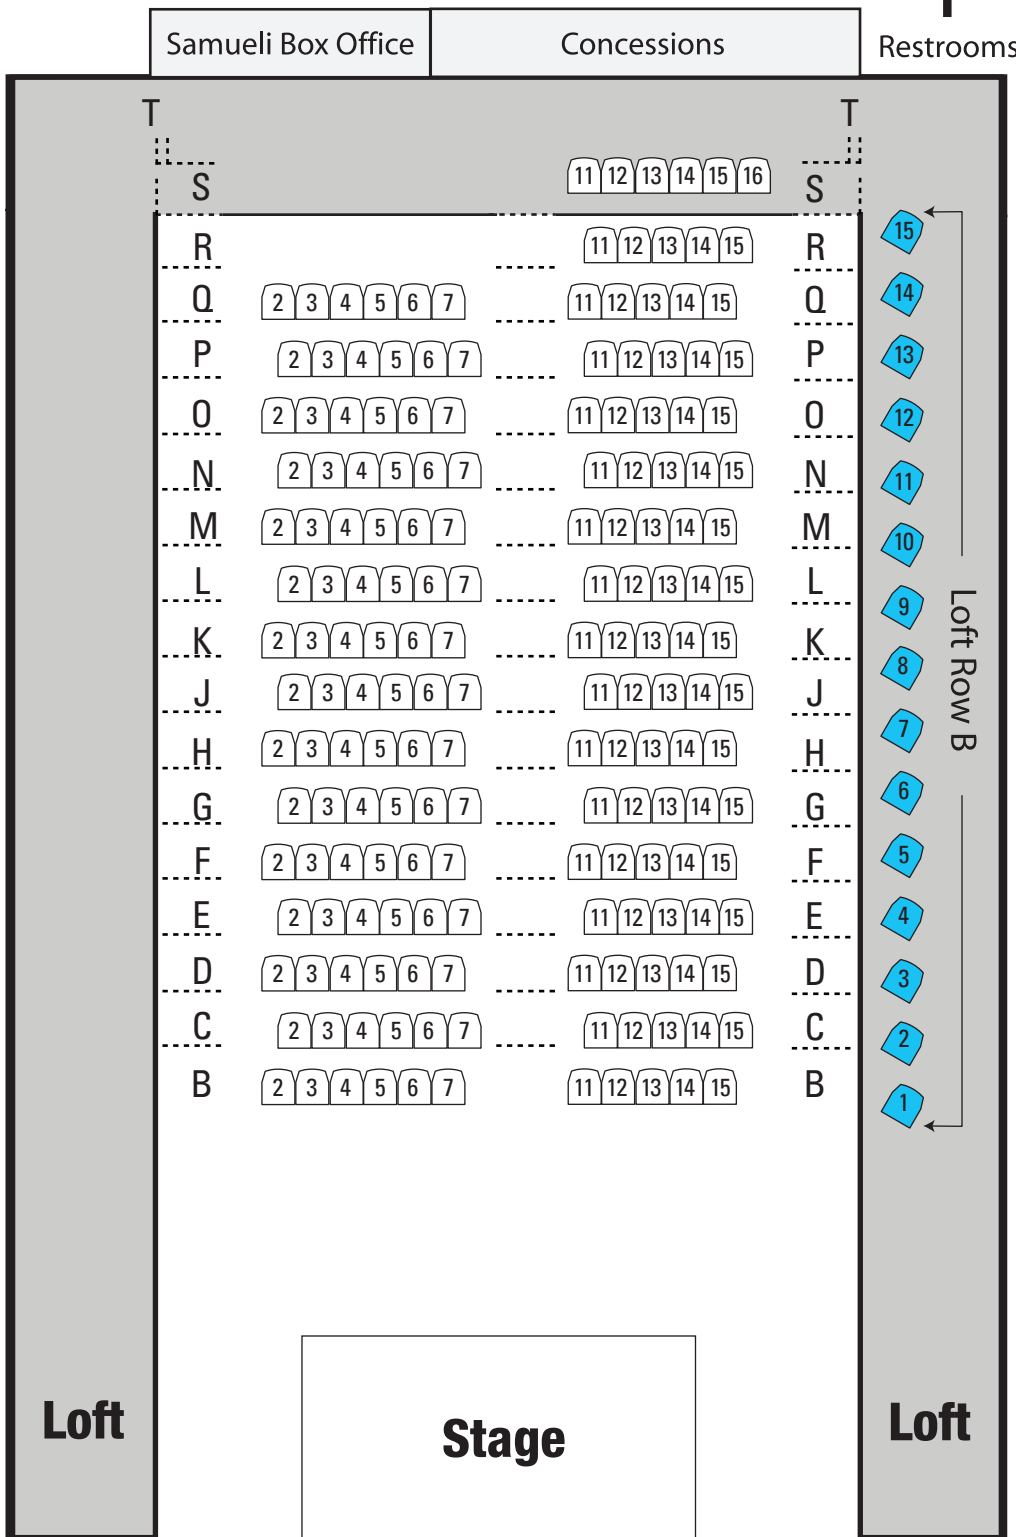

## Riser Seating

### LOBBY

### Main Box Office and Phone Hours:

Monday–Sunday from 10am–6pm  
Holiday Hours may vary.

[WWW.SCFTA.ORG](http://WWW.SCFTA.ORG)

- Stairs
-  Reserved Wheelchair Seating