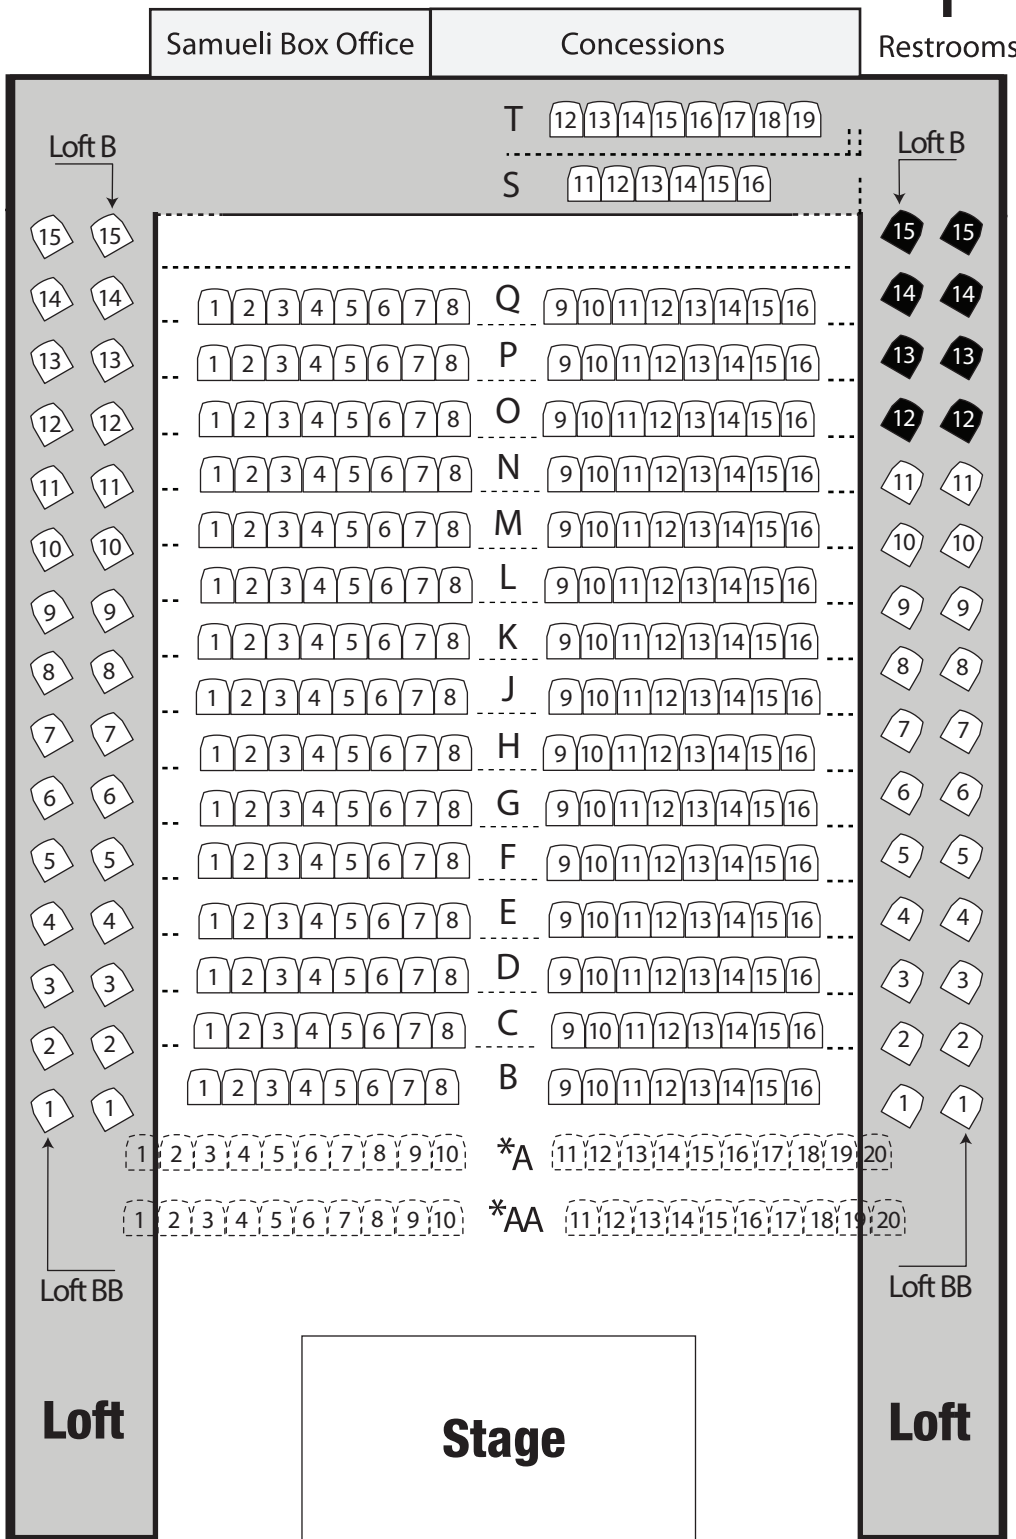

SAMUELI THEATER

Riser Seating

LOBBY

(714) 556-2787
SCFTA.org

- Stairs
-  Reserved Wheelchair Seating
- * Rows A, AA, and BB may or may not be present depending on the show. Please ask for ADA options within this area.